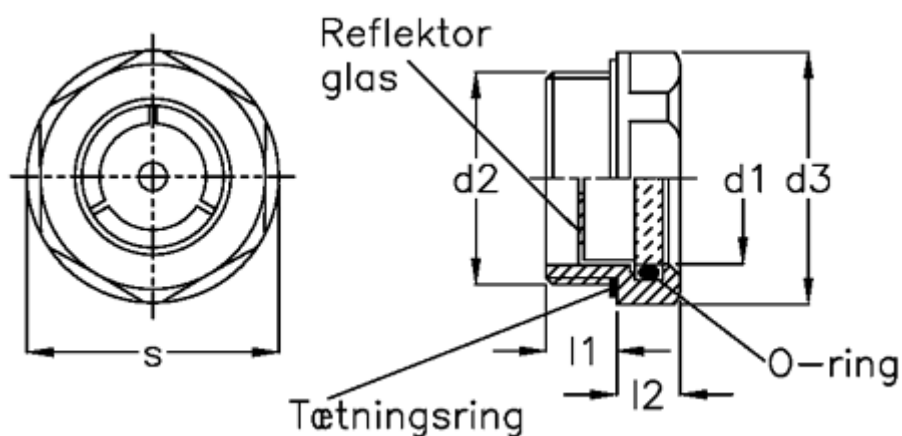

Data Sheet

Article number: 20903532A

Description: E+G Oil level sight glass (high temp.)
GN 743.1-32-M42x1,5-A

Measures

d1	= 32
d2	= M42x1,5
d3	= 50
l1	= 12.0
l2	= 9.0
Max pressure	= 6 Bar
s	= 46